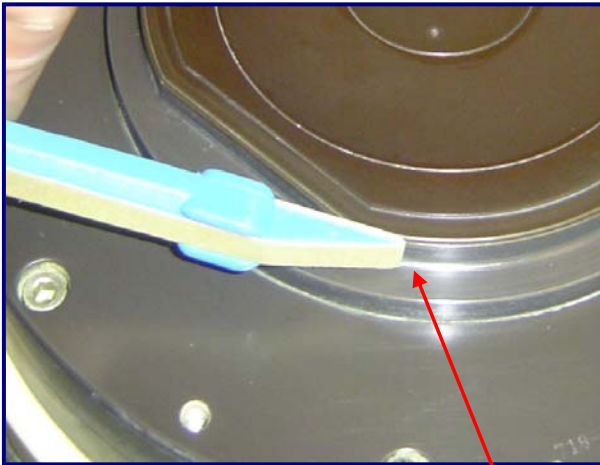

SCRUBWRIGHT™ PEN: FTPEN-1 LAM ESC APPLICATIONS

LAM ETCH ESC

**NOW SAFELY REMOVE DEPOSITION FROM CRITICAL AREAS
AROUND ESC AND ELIMINATE FLAKING PARTICLES**