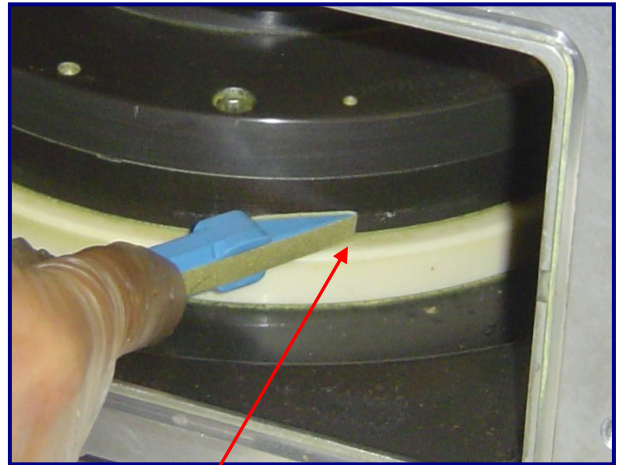

SCRUBWRIGHT™ PEN: FTPEN-1 LAM ESC APPLICATIONS

LAM ETCH ESC

**NOW SAFELY REMOVE DEPOSITION FROM CRITICAL AREAS
AROUND ESC AND ELIMINATE FLAKING PARTICLES**